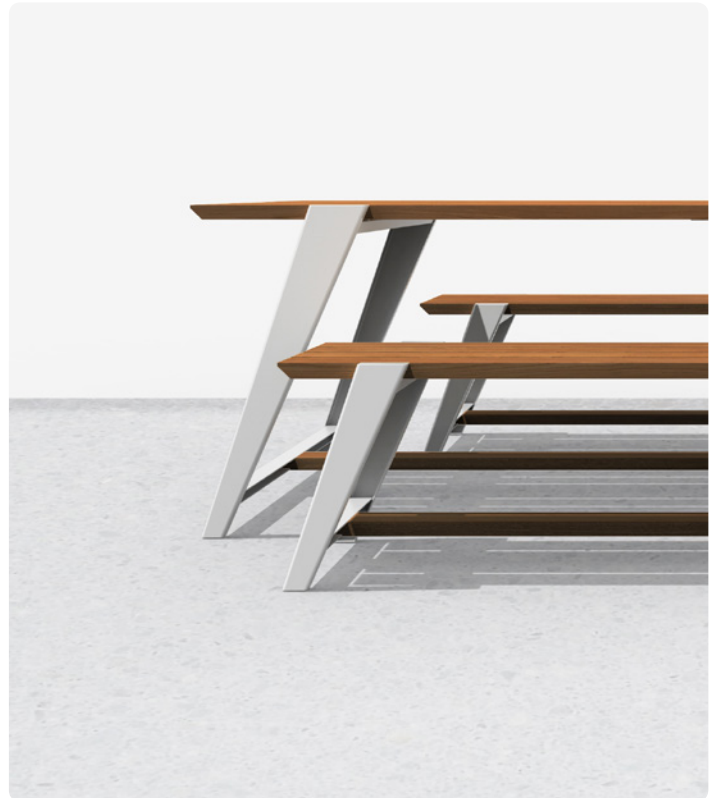

Akri Series

- _ Dining Table
- _ Bench Seat
- _ Coffee Table

Designed and Made in Australia

Akri

Dining Table

Two identical legs folded from steel suspend a solid timber top to create the unique shape that defines the Akri Series. These angled legs are designed in such a way that all required fixings remain hidden, ensuring nothing distracts from its clean form and seamless lines.

Frame / Top:

Quantity Required:

Akri

Bench Seat

Two identical legs folded from steel suspend a solid timber top to create the unique shape that defines the Akri Series. These angled legs are designed in such a way that all required fixings remain hidden, ensuring nothing distracts from its clean form and seamless lines.

Frame / Top:

Quantity Required:

Akri

Coffee Table

Two identical legs folded from steel suspend a solid timber top to create the unique shape that defines the Akri Series. These angled legs are designed in such a way that all required fixings remain hidden, ensuring nothing distracts from its clean form and seamless lines.